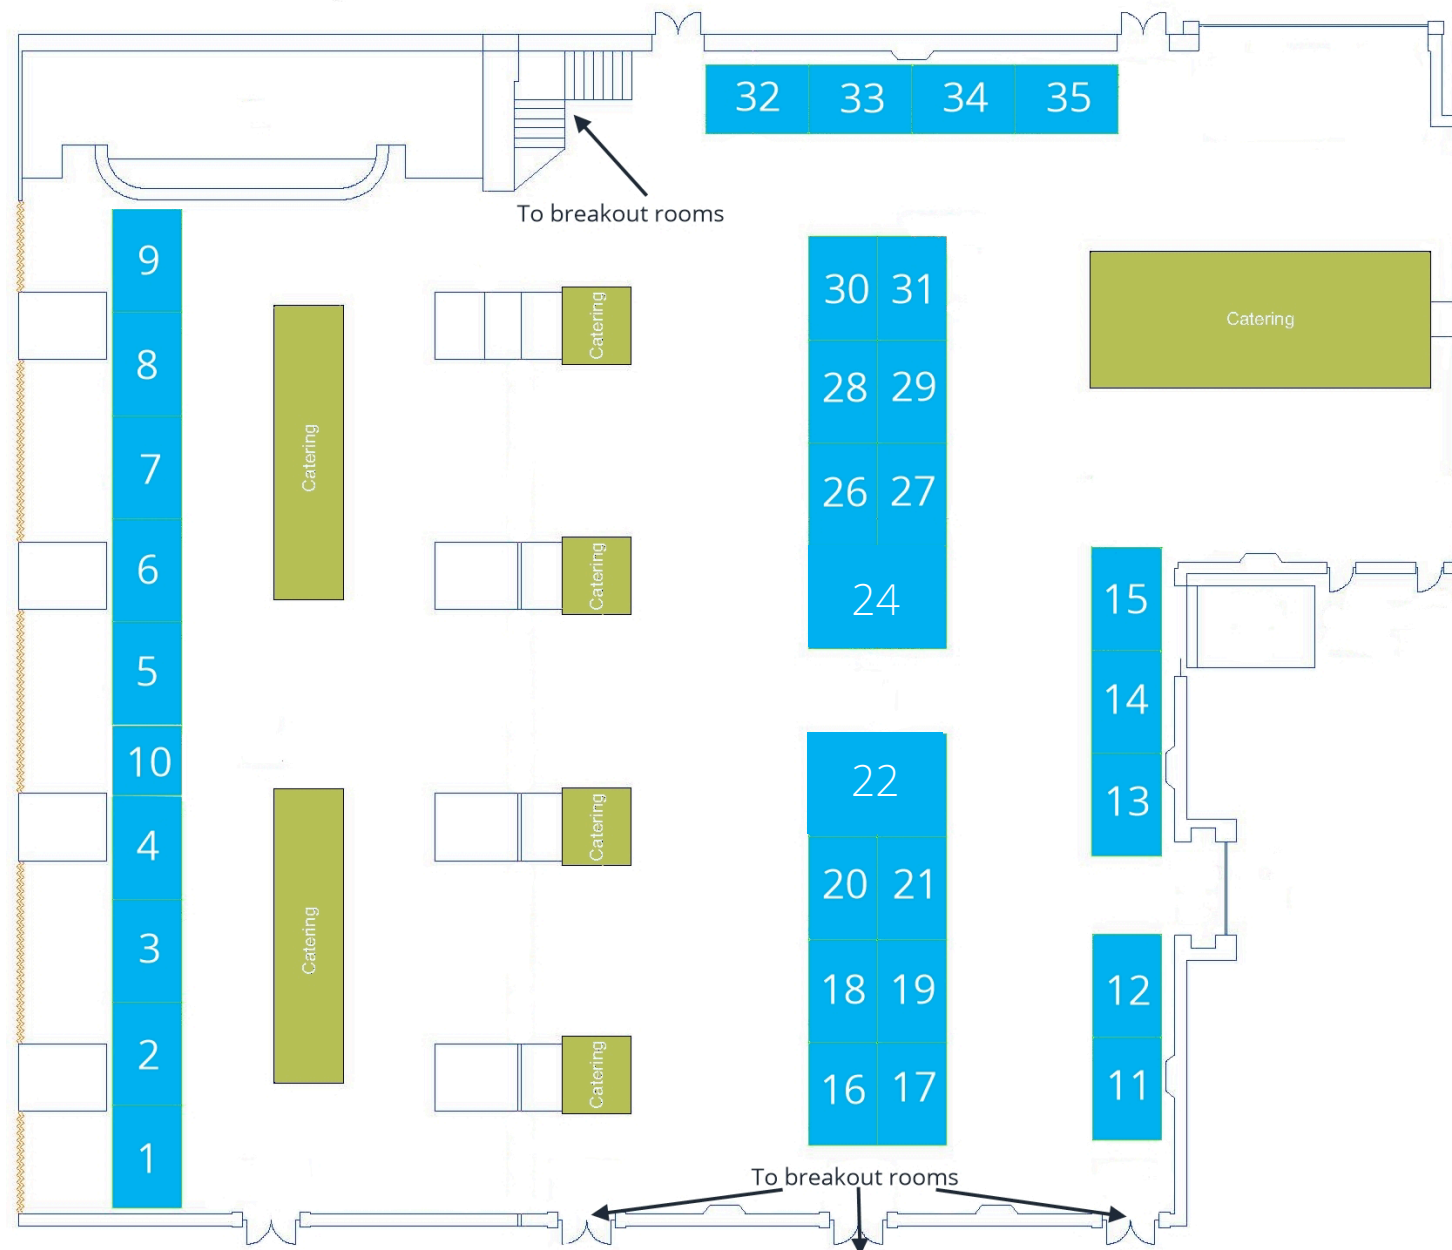

Exhibition Floor Plan

#	Organisation	#	Organisation
1	CILIP South East	19	TFPL Limited
2	Eurolis	20	Gale, a Cengage company
3	Jisc	21	United Carlton
4	BBC Monitoring	22	CILIP Member Networks
5	Bolinda	24	CILIP
6	Oxford University Press		
7	Times Higher Education	26	Adam Matthew Digital
8	SAGE publishing	27	Copyright Licensing Agency
9	Book Love	28	University College London
10	Nail Transphobia	29	ProQuest
11	LisJOBNET	30	bibliotheca
12	Telepen	31	FG Library and Learning
13	Taylor and Francis	32	Demco Interiors
14	Facet Publishing	33	Capita
15	The Design Concept	34	Information School, University of Sheffield
16	Rowman and Littlefield	35	Better World Books
17	OpenAthens		
18	LexisNexis		